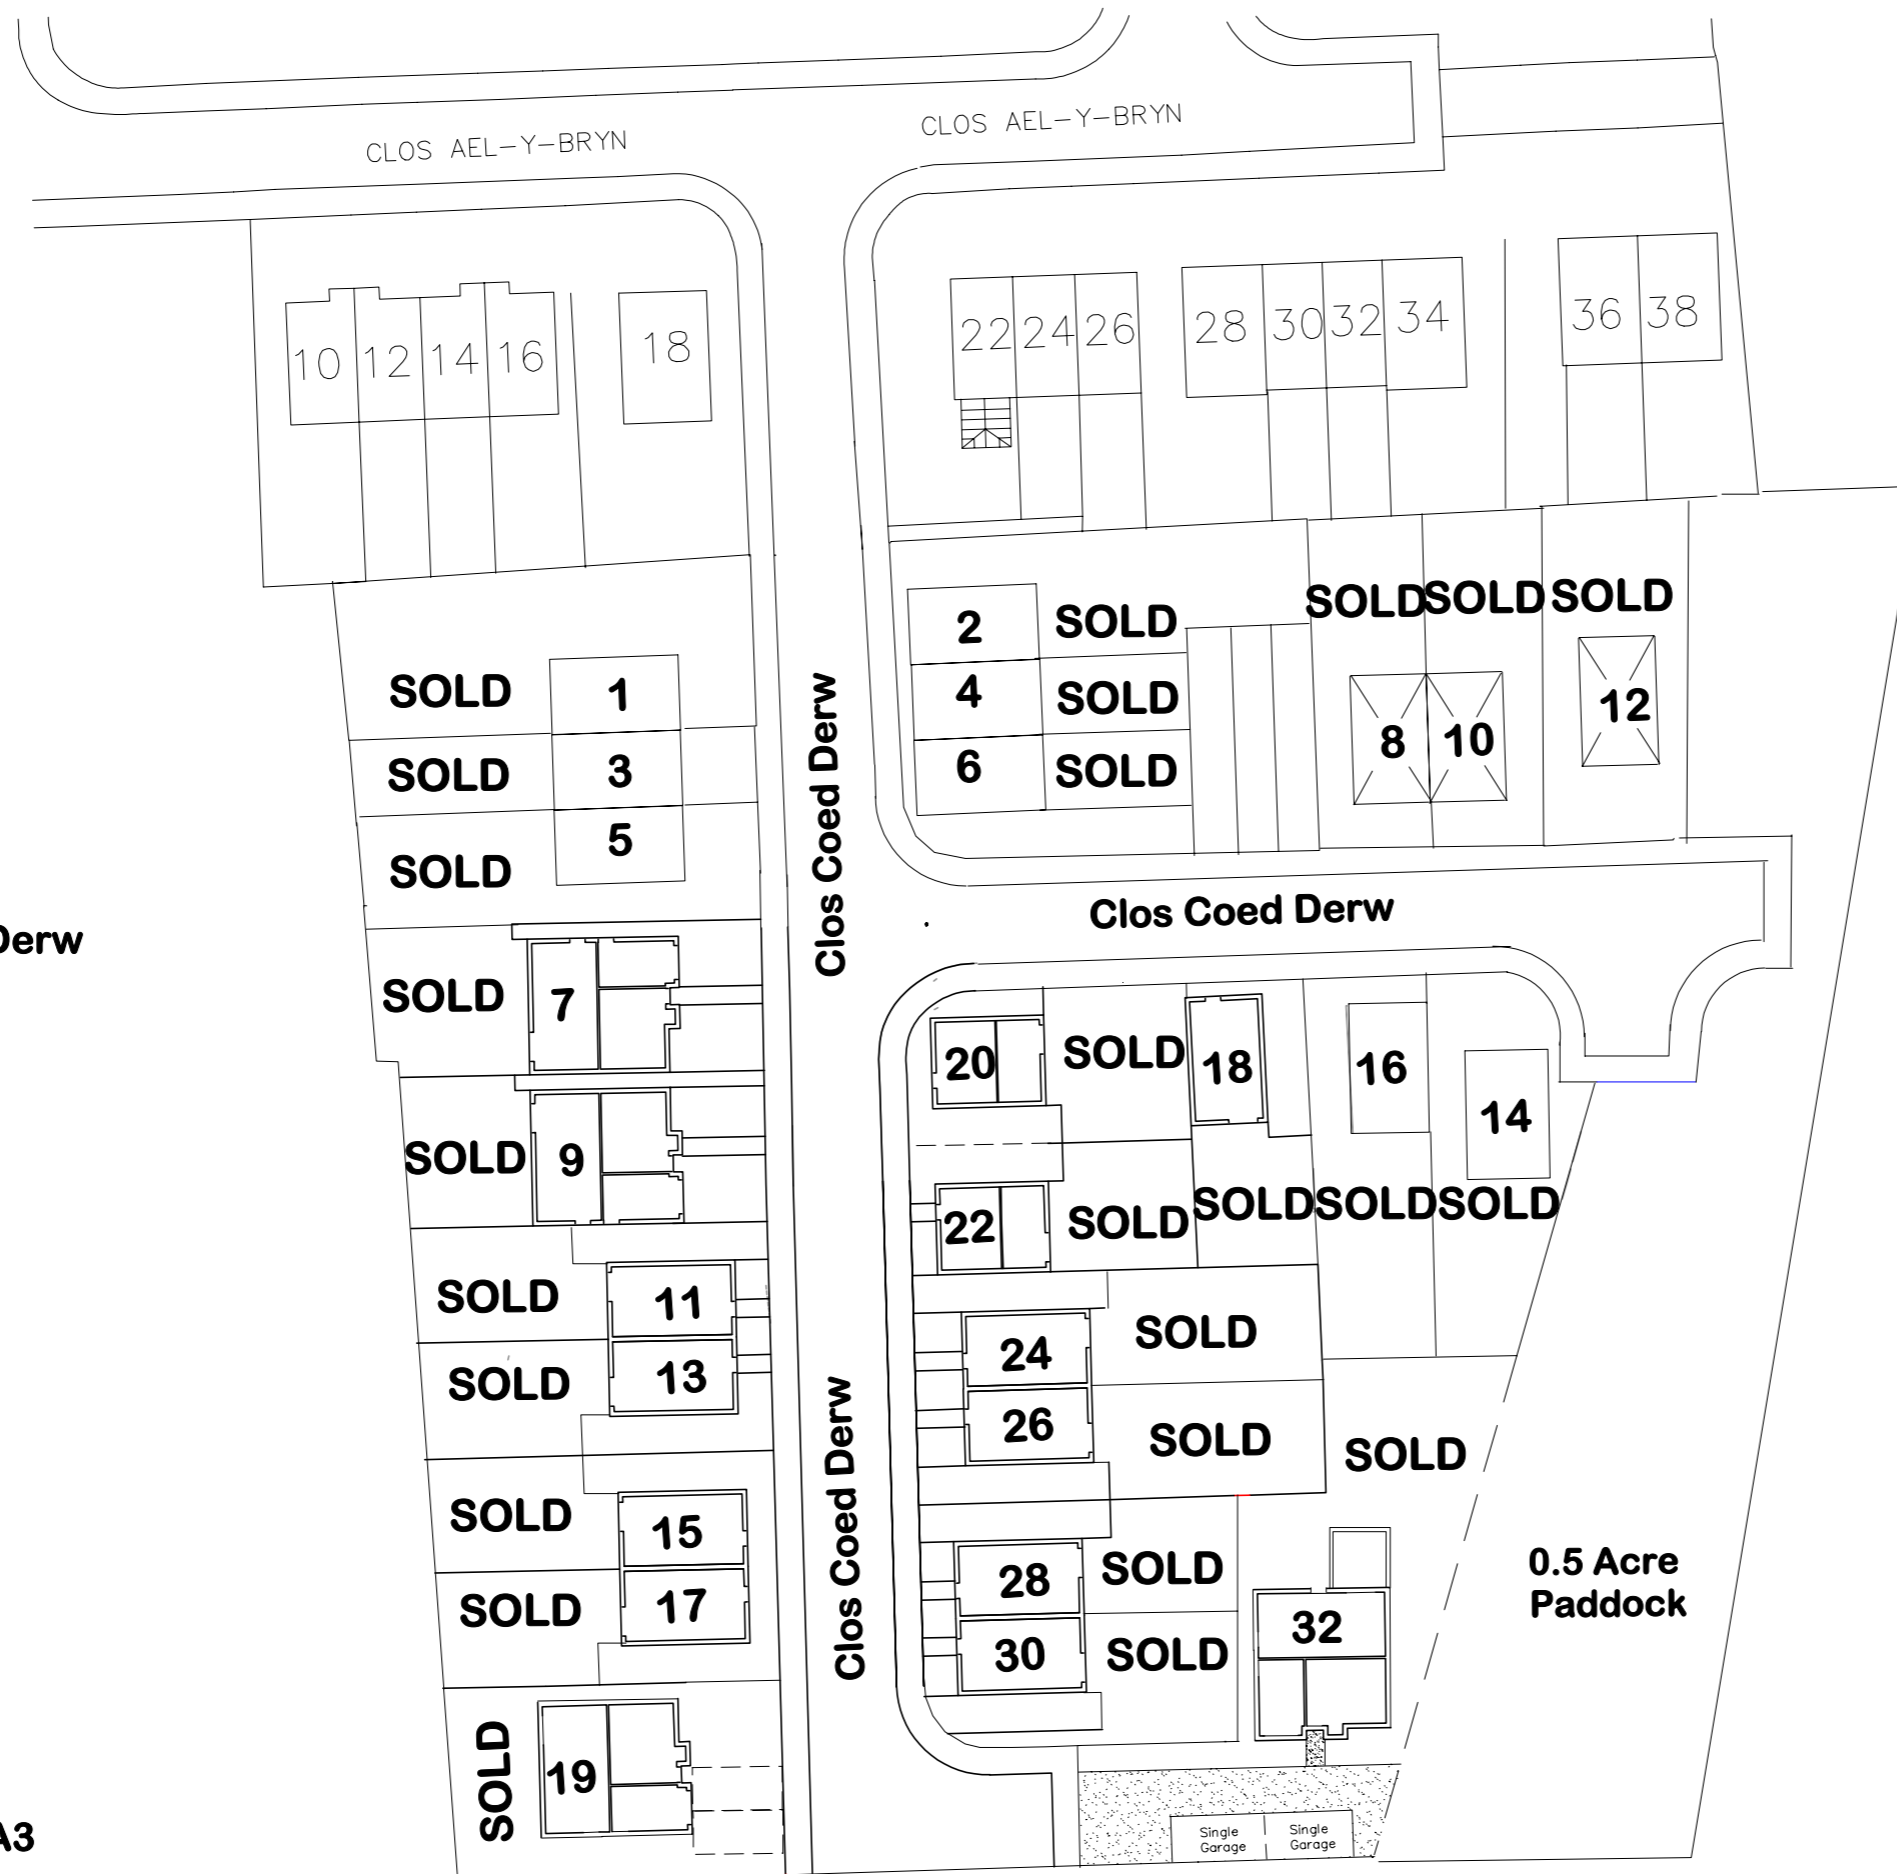

Site Plan – "Clos Coed Derw" Penygroes, Llanelli, Carmarthenshire SA14 7RD

Clos Coed Derw
Penygroes
Llanelli
SA14 7RD

Scale 1:500 @A3

15th October 2020